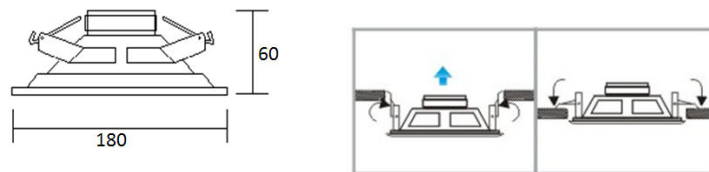

4" Ceiling Speaker (1.5-3-6W) CSK-46W

Feature:

- ✓ Commercial ceiling speaker with transformer.
- ✓ 4" ceiling speaker for BGM and PA system use.
- ✓ Compact size consistent with spot lighting and architectural design.
- ✓ Ideal for school, office, hotel and airport background music system.
- ✓ Rated power output 1.5W-3W-6W at 100V.
- ✓ 4" full range paper cone.
- ✓ Line input 100V or 70V.
- ✓ Metal enclosure and metal grille in white.
- ✓ In-ceiling quick installation by spring clip.

Specification:

Model	CSK-46W
Description	Ceiling Speaker
Rated Power Output	1.5W-3W-6W
Line Input	100V or 70V
Frequency Response	100-13KHz
SPL(@1W/m)	91dB
Speaker Unit	4" full range paper cone
Cutout Size	155mm
Dimension	180(D)×60(H)mm
Material	Metal enclosure and metal grille in white
Mounting Way	In-ceiling spring clip quick installation
Weight	0.69kg
Packaging	385×380×345mm (20PCS)

Dimension & Mounting:

Frequency Response VS SPL: