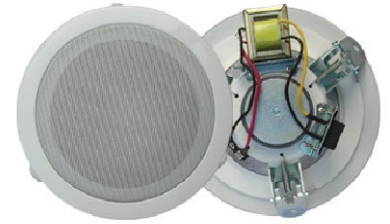

4" Ceiling Speaker (1.5-3-6W) CSK-46W

Feature:

- ✓ Commercial ceiling speaker with transformer.
- ✓ 4" ceiling speaker for BGM and PA system use.
- ✓ Compact size consistent with spot lighting and architectural design.
- ✓ Ideal for school, office, hotel and airport background music system.
- ✓ Rated power output 1.5W-3W-6W at 100V.
- ✓ 4" full range paper cone.
- ✓ Line input 100V or 70V.
- ✓ Metal enclosure and metal grille in white.
- ✓ In-ceiling quick installation by spring clip.

Specification:

Model	CSK-46W
Description	Ceiling Speaker
Rated Power Output	1.5W-3W-6W
Line Input	100V or 70V
Frequency Response	100-13KHz
SPL(@1W/m)	91dB
Speaker Unit	4" full range paper cone
Cutout Size	155mm
Dimension	180(D)×60(H)mm
Material	Metal enclosure and metal grille in white
Mounting Way	In-ceiling spring clip quick installation
Weight	0.69kg
Packaging	385×380×345mm (20PCS)